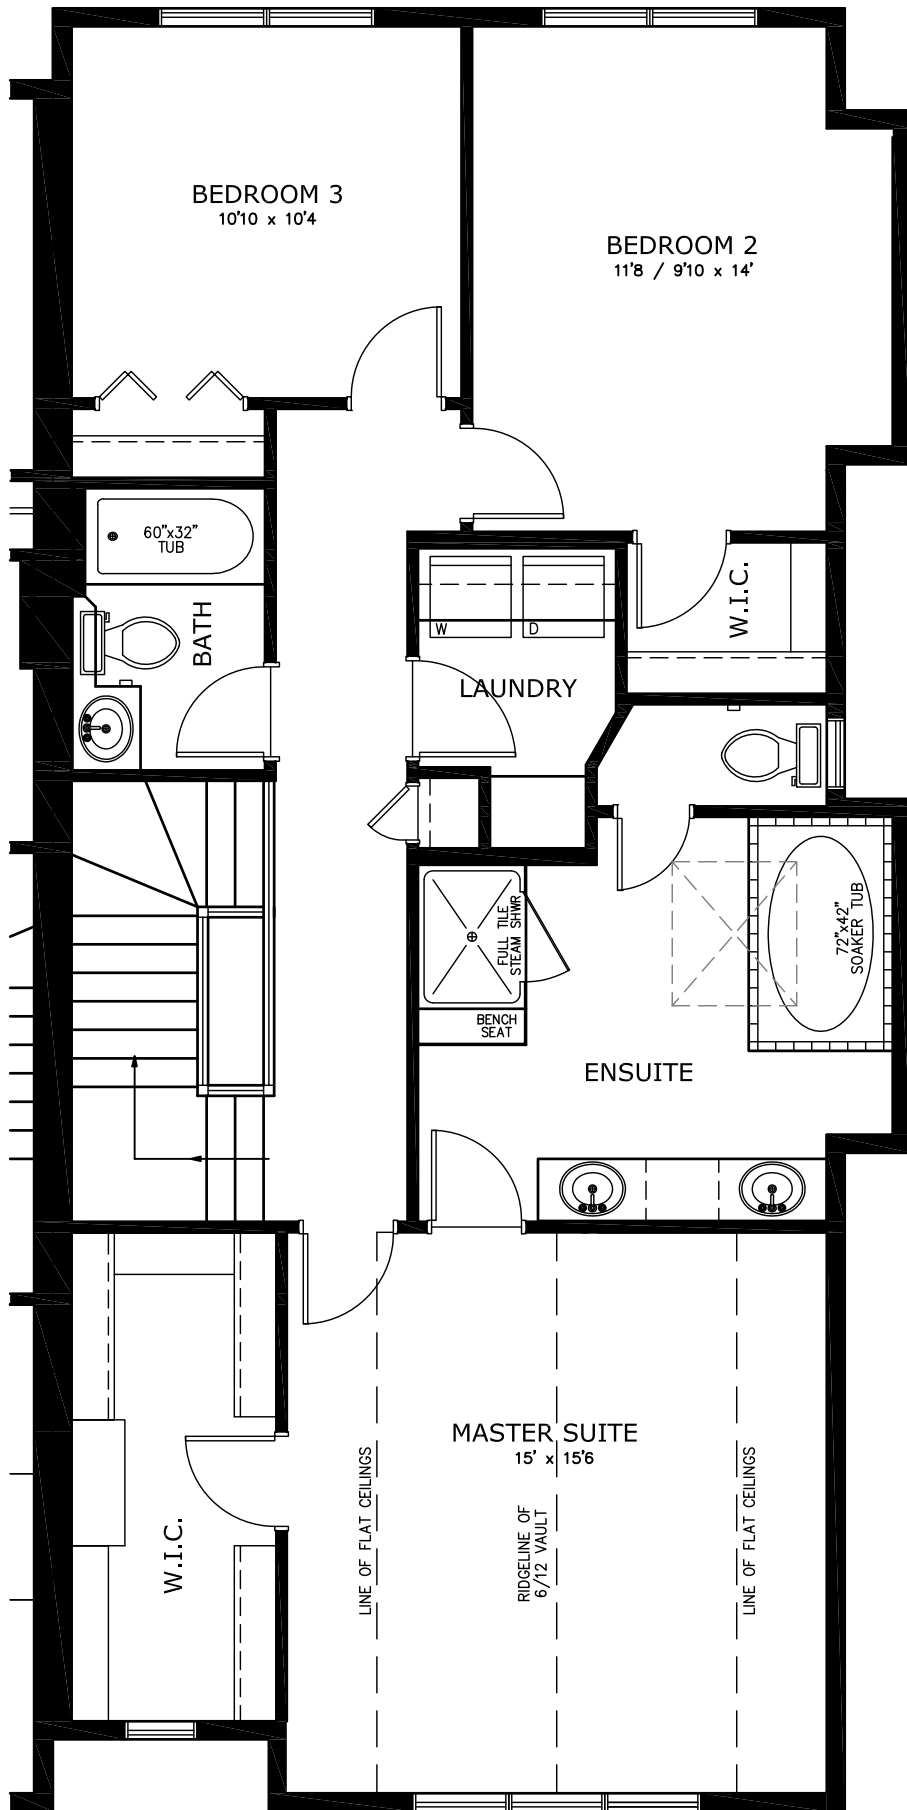

#1920 - 43rd Ave. S.W.
MAIN FLOOR
(1018 sqft.)

#1920 - 43rd Ave. S.W.
 UPPER FLOOR
 (1126 sqft.)

#1920 - 43rd Ave. S.W.
BASEMENT
(768 sqft.)