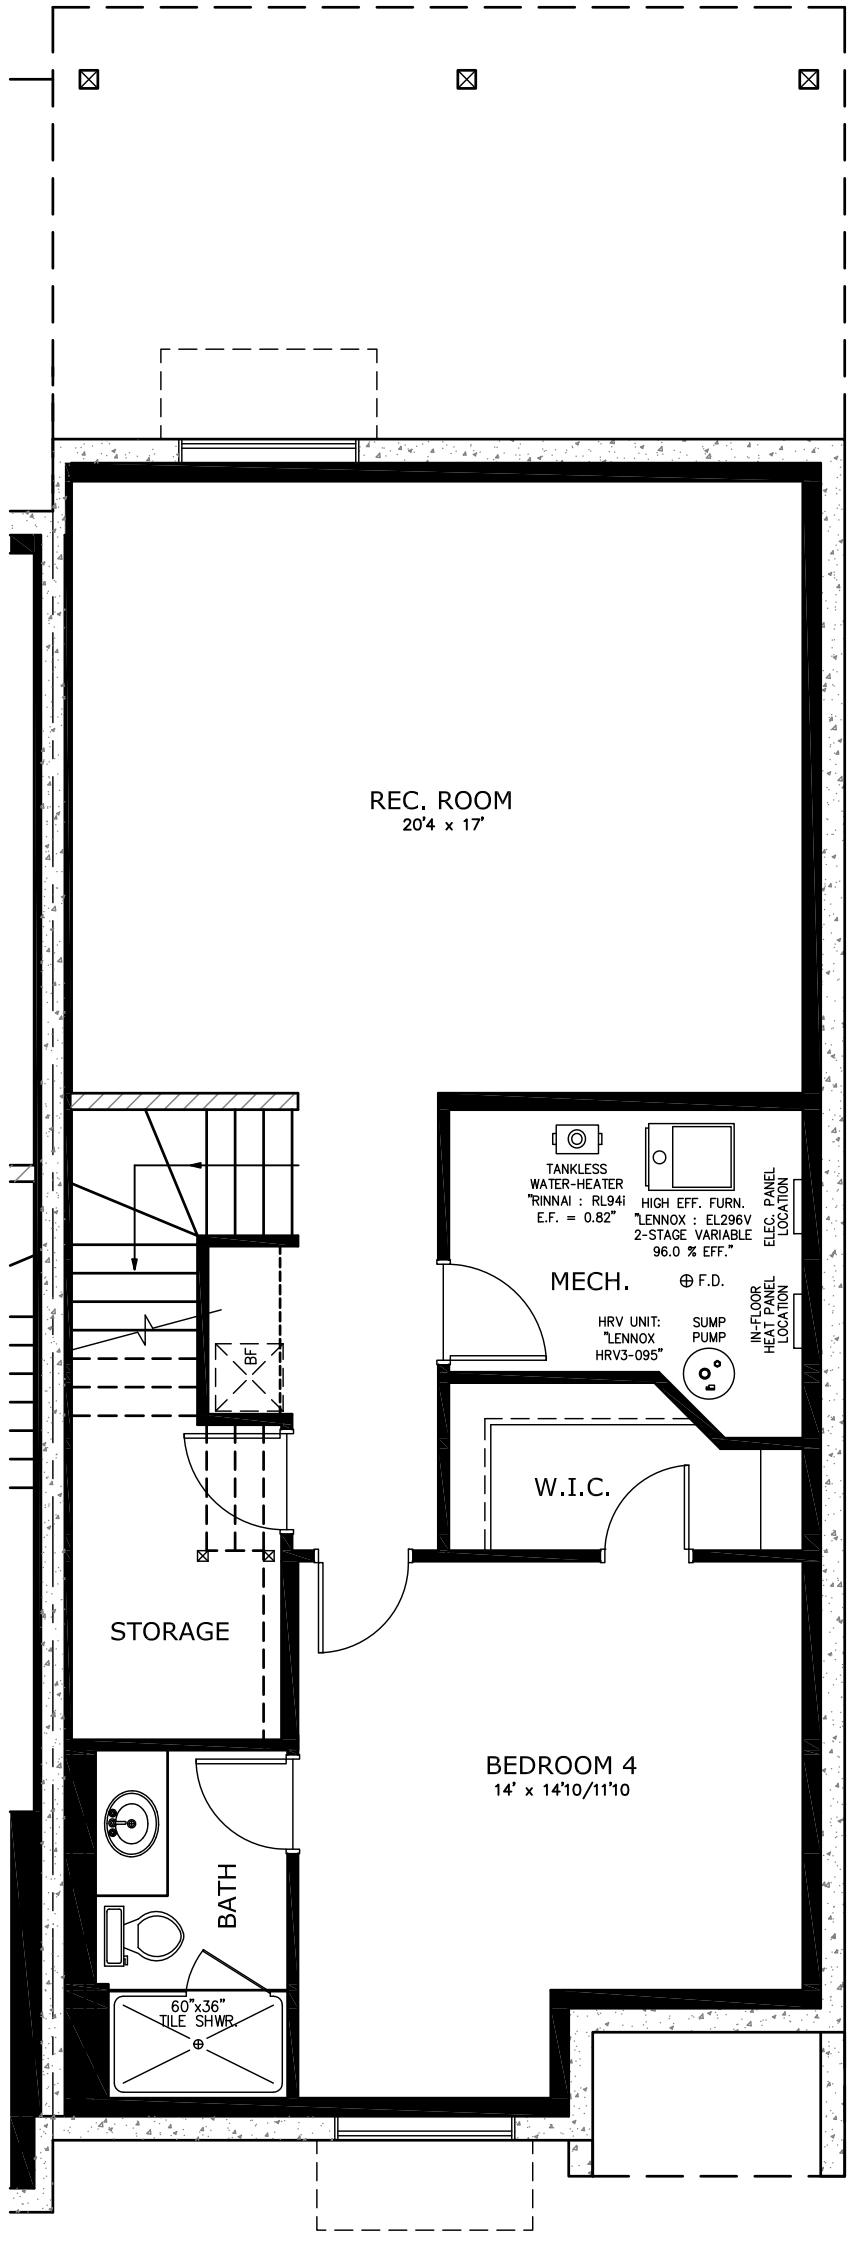

#1920 - 43rd Ave. S.W.
MAIN FLOOR
(1018 sqft.)

#1920 - 43rd Ave. S.W.
 UPPER FLOOR
 (1126 sqft.)

#1920 - 43rd Ave. S.W.
BASEMENT
(768 sqft.)